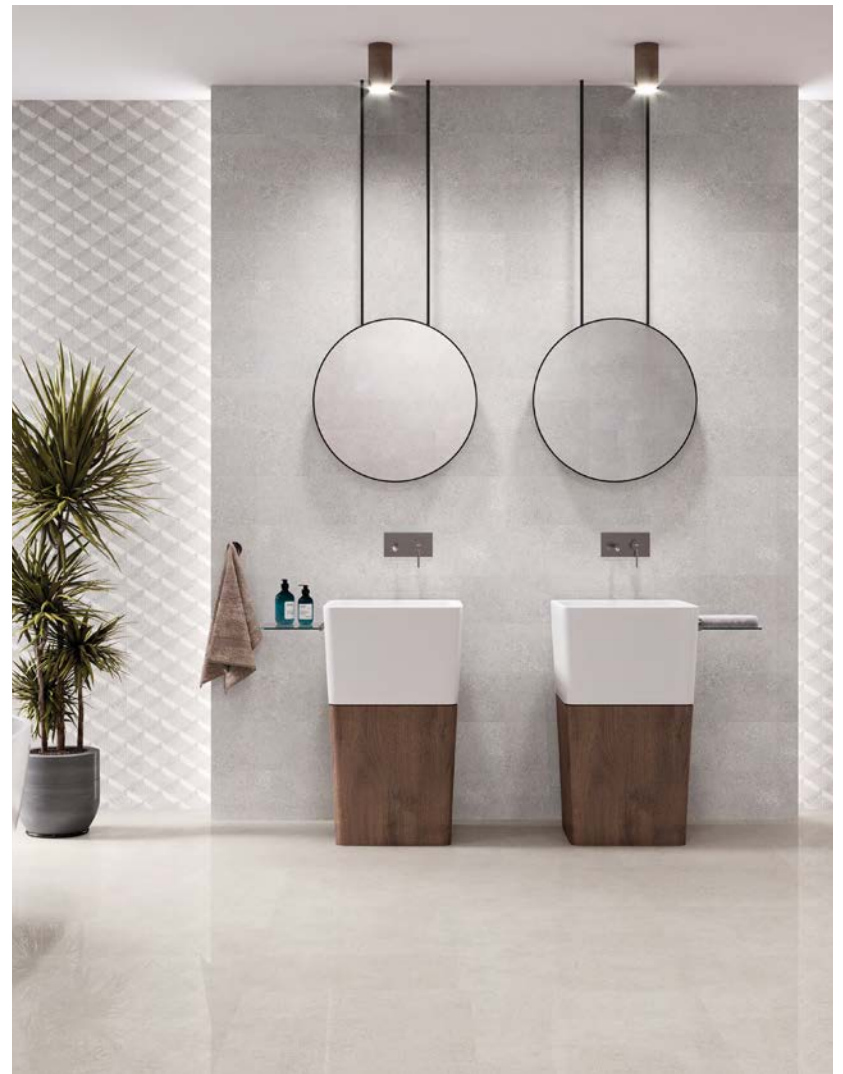

# SERIE Architect

**SIZES**  
45 x 45

RED BODY

FLOOR

WALL

GLOSS

**ARCHITECT SNOW | M - 070**  
45 x 45 cm · 17,7" x 17,7"

**ARCHITECT GREY | M - 070**  
45 x 45 cm · 17,7" x 17,7"