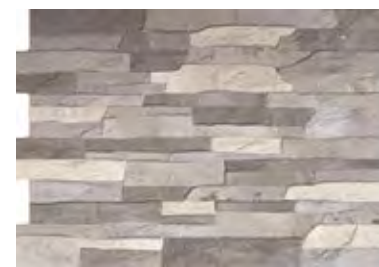

Zafra

34 x 50

RED BODY

WALL

MATT

MODERATED

34 x 50 cm | M - 100
13,3" x 19,6" | M - 100

ZAFRA GRIS

CREMA

MARRÓN

MIX

GRIS

MARENCO

PIZARRA

34 x 50

13,3" x 19,6"

7

1,19

76,16

64

1.360

1120 x 1120