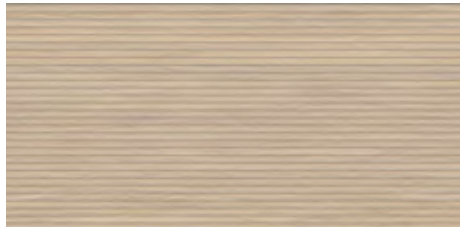

WOODLAY LINE OAK

60 x 120 cm | M - 133
23,6" x 47,2" | M - 133

LISTELO WOODLAY LINE OAK

8 x 120 cm | P - 701
3,1" x 47,2" | P - 701