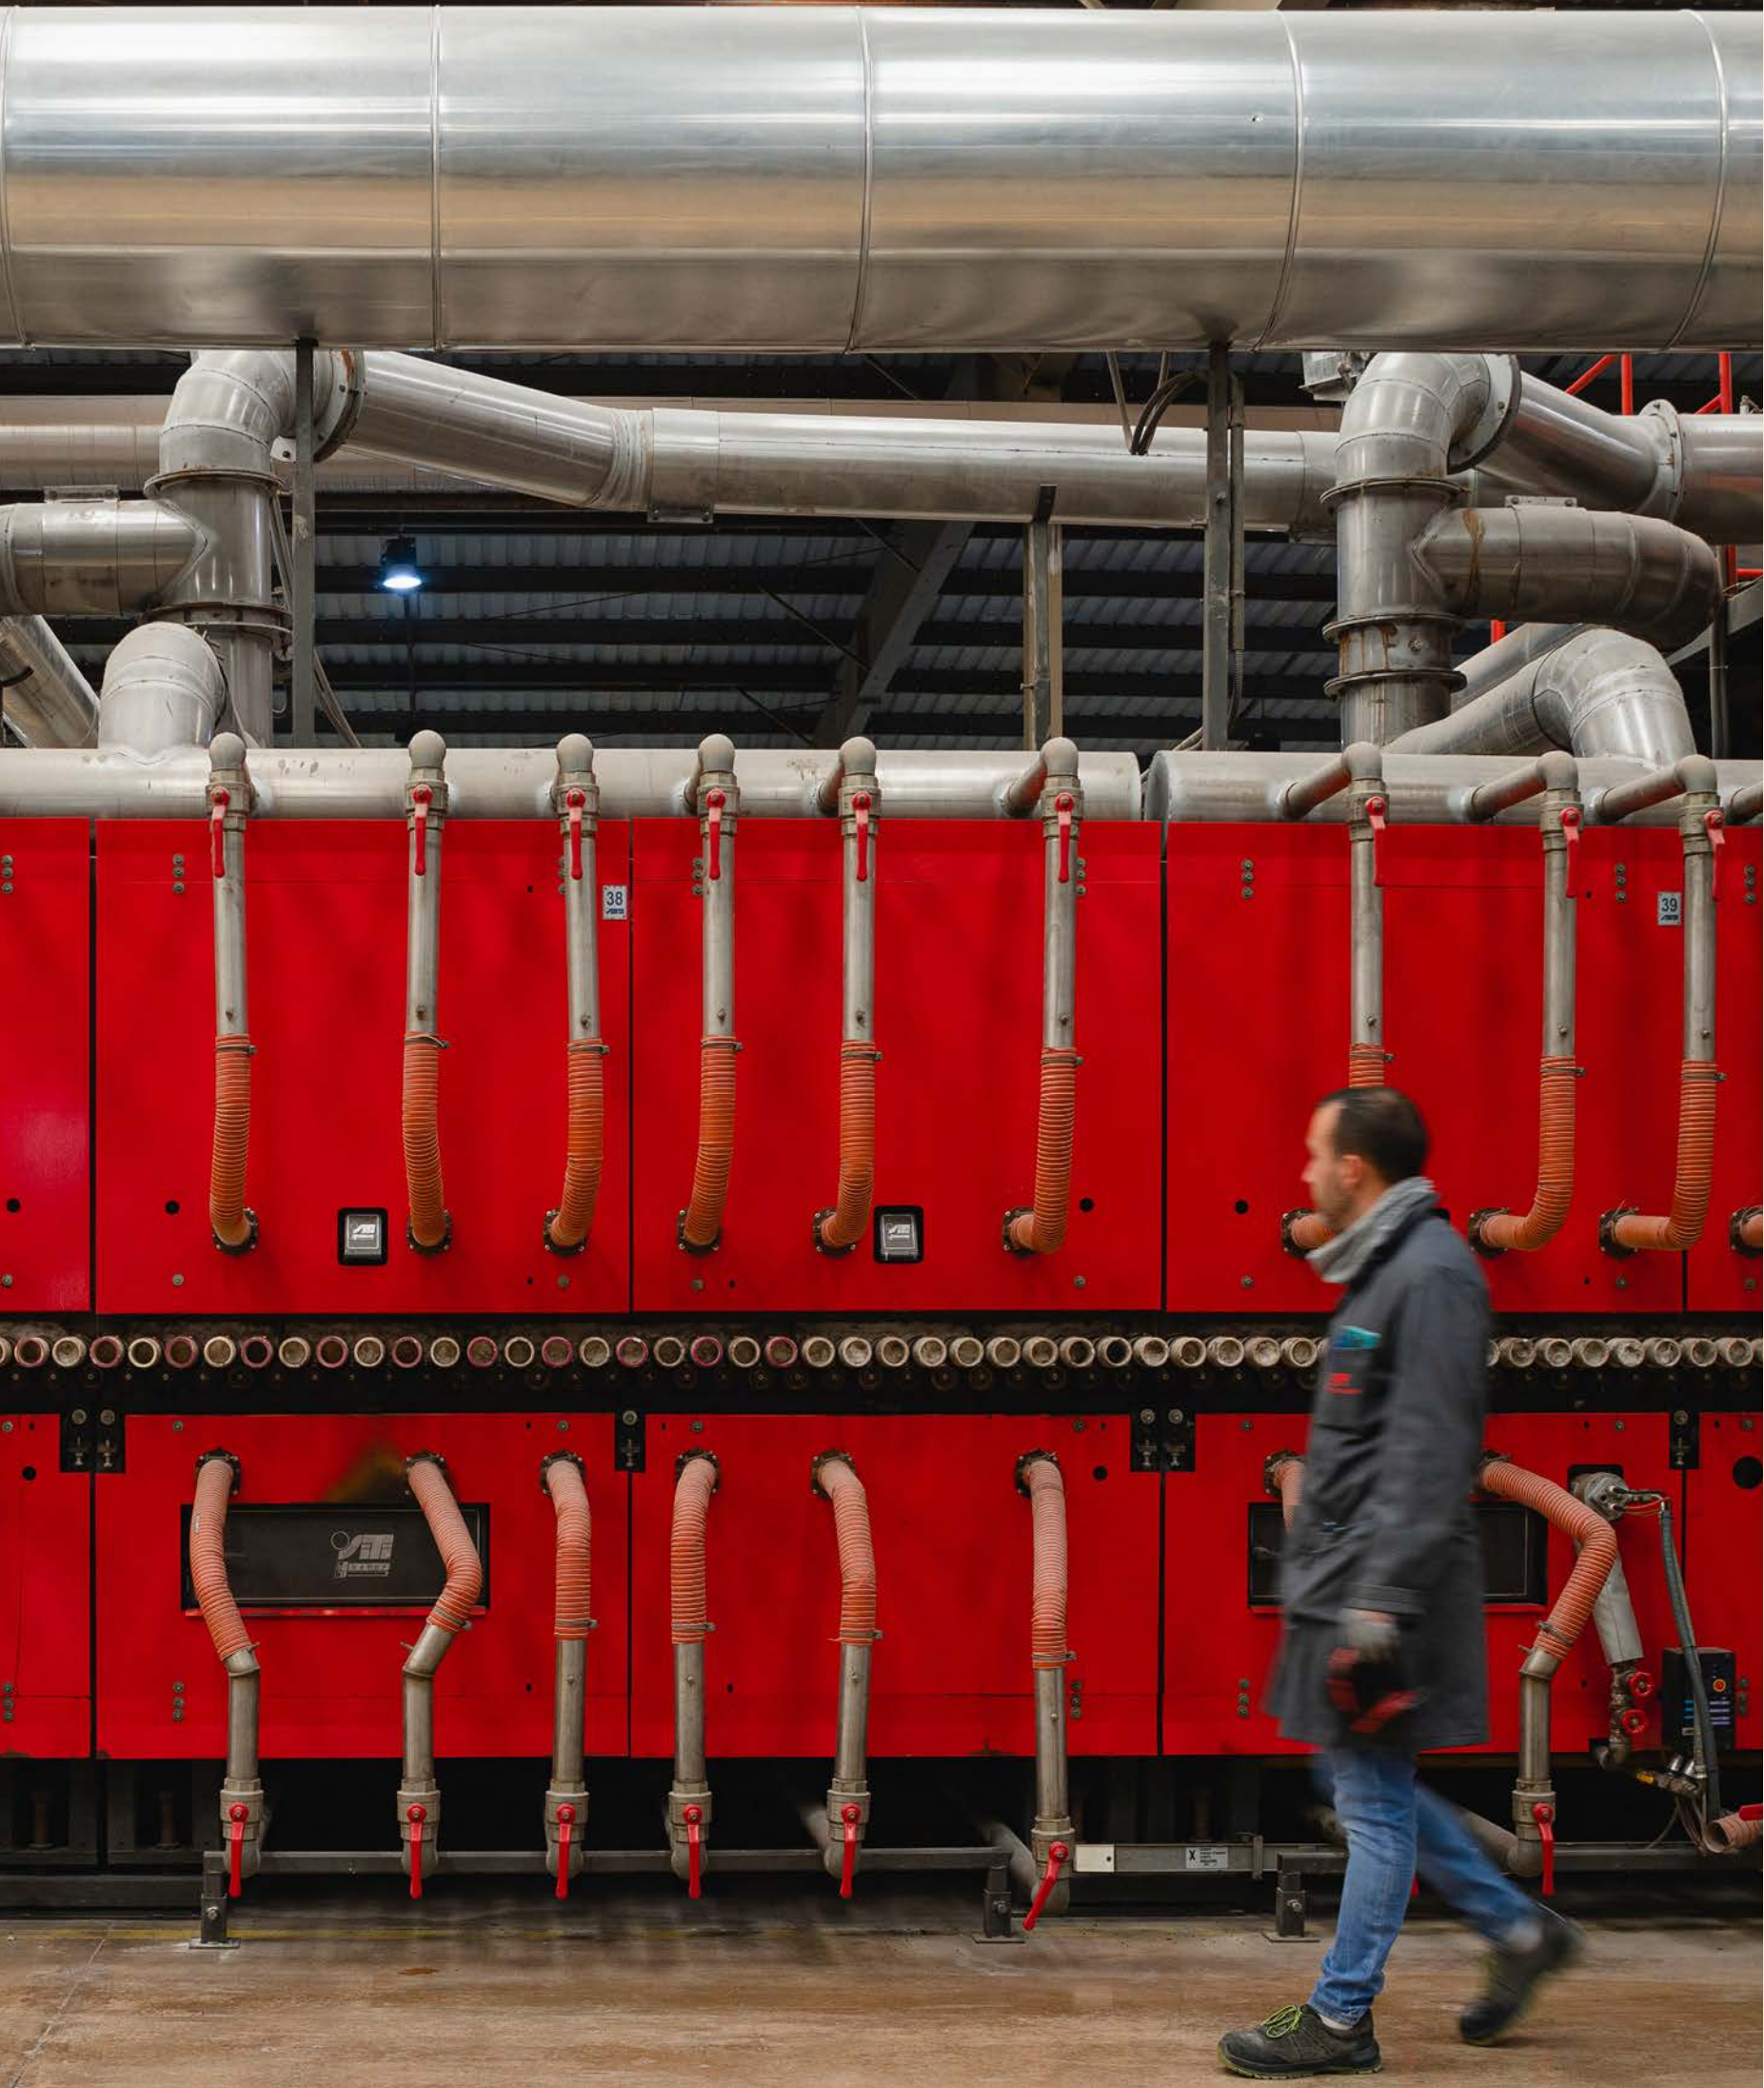

Alphabetical index

Arbia	8
Ártico	10
Avenue	12
Blent	14
Borgoña	16
Brooklyn	18
Calacatta Gold	22
Calcaria	24
Capitolina	28
Creta	30
Elektra	34
Formentor	36
Limestone	38
Lloret	40
Logan	44
Piemonte	48
Pirena	52
Sena	54
Terranova	56
Titanium	58
Tramontana	62
Umbria	64
Woodlay	68