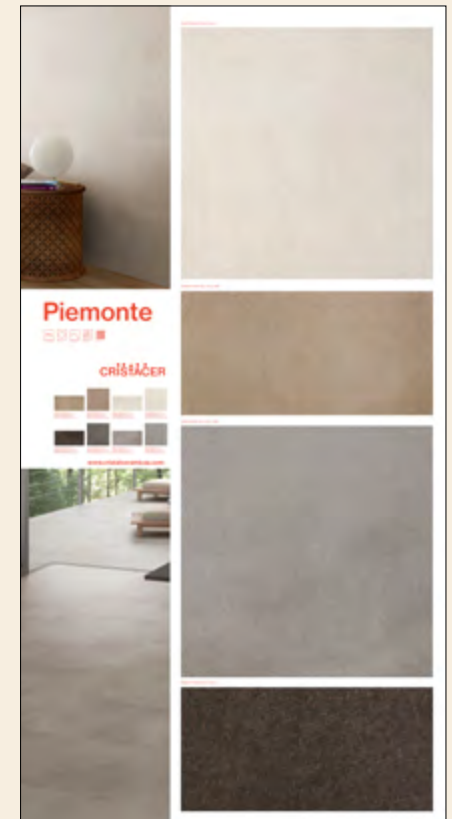

90x90

59,2x59,2
29,2x59,2

PIE006 - PIEMONTE 90X90

PIEMONTE GREY 90X90
TACO 10X120: PIEMONTE BIANCO
TAUPE, GREY GRIP, GRAPHITE

PIE007 - PIEMONTE 90X90

PIEMONTE TAUPE 90X90
TACO 10X120: PIEMONTE BIANCO
TAUPE GRIP, GREY, GRAPHITE

PIE008 - PIEMONTE 59X59 / 29X59

PIEMONTE BIANCO 59,2X59,2
PIEMONTE TAUPE 29,2X59,2
PIEMONTE GREY 59,2X59,2 GRIP
PIEMONTE GRAPHITE 29,2X59,2