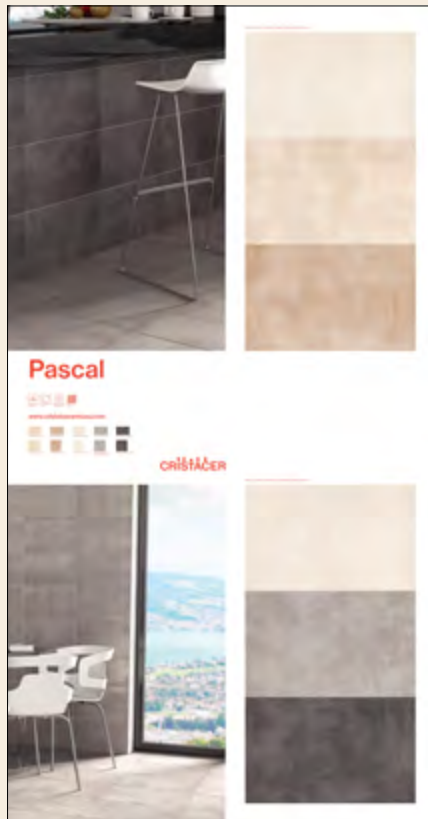

Pascal - PAS

25x40

PAS001 - PASCAL 25x40

PASCAL BLANCO 25x40

PASCAL CREMA 25x40

PASCAL MOKA 25x40

PASCAL BLANCO 25x40

PASCAL GRIS 25x40

PASCAL GRAFITO 25x40