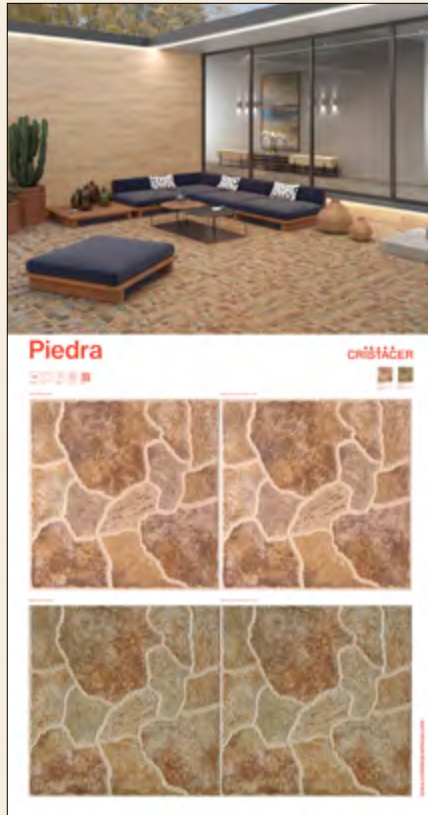

Piedra

45x45

PDR001 - PIEDRA 45x45

PIEDRA BEIGE 45x45

PIEDRA BEIGE 45x45 GRIP

PIEDRA MUSGO 45x45

PIEDRA MUSGO 45x45 GRIP