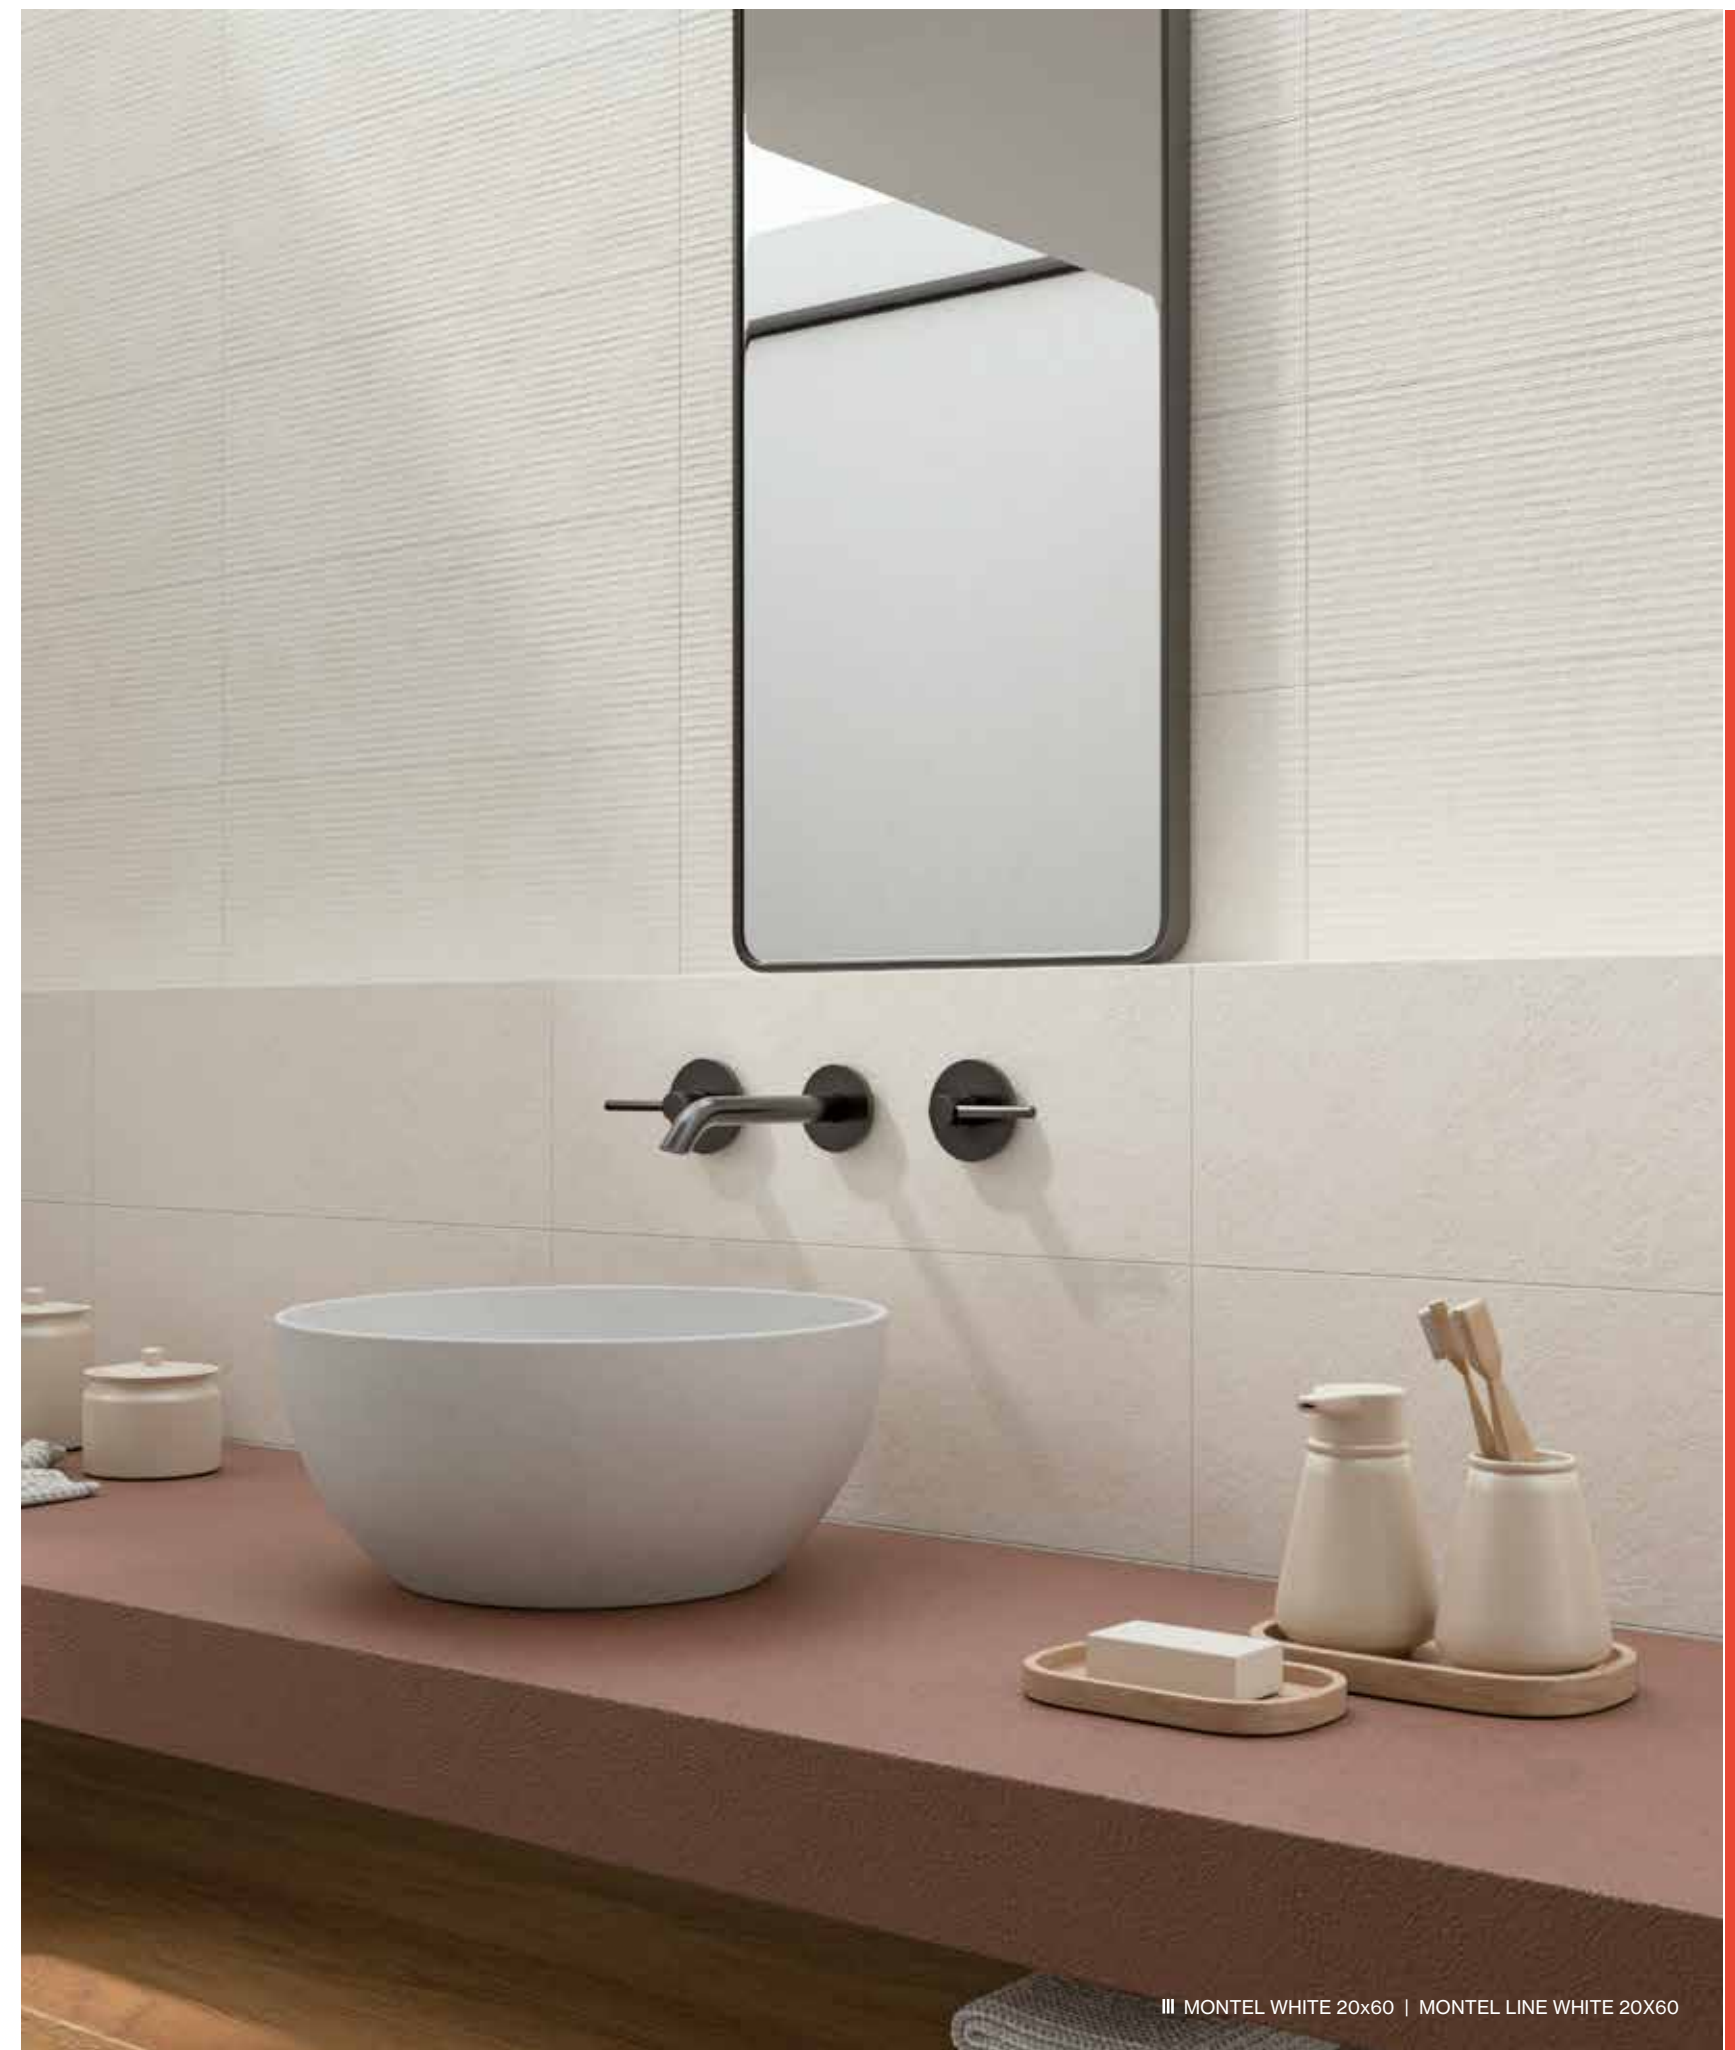

MONTEL LINE SAND  
M336

MONTEL GEOMETRIC MIX  
M336

WHITE

SAND

OCHRE

CLAY

MOSS

MONTEL WHITE 20x60 | MONTEL LINE WHITE 20x60