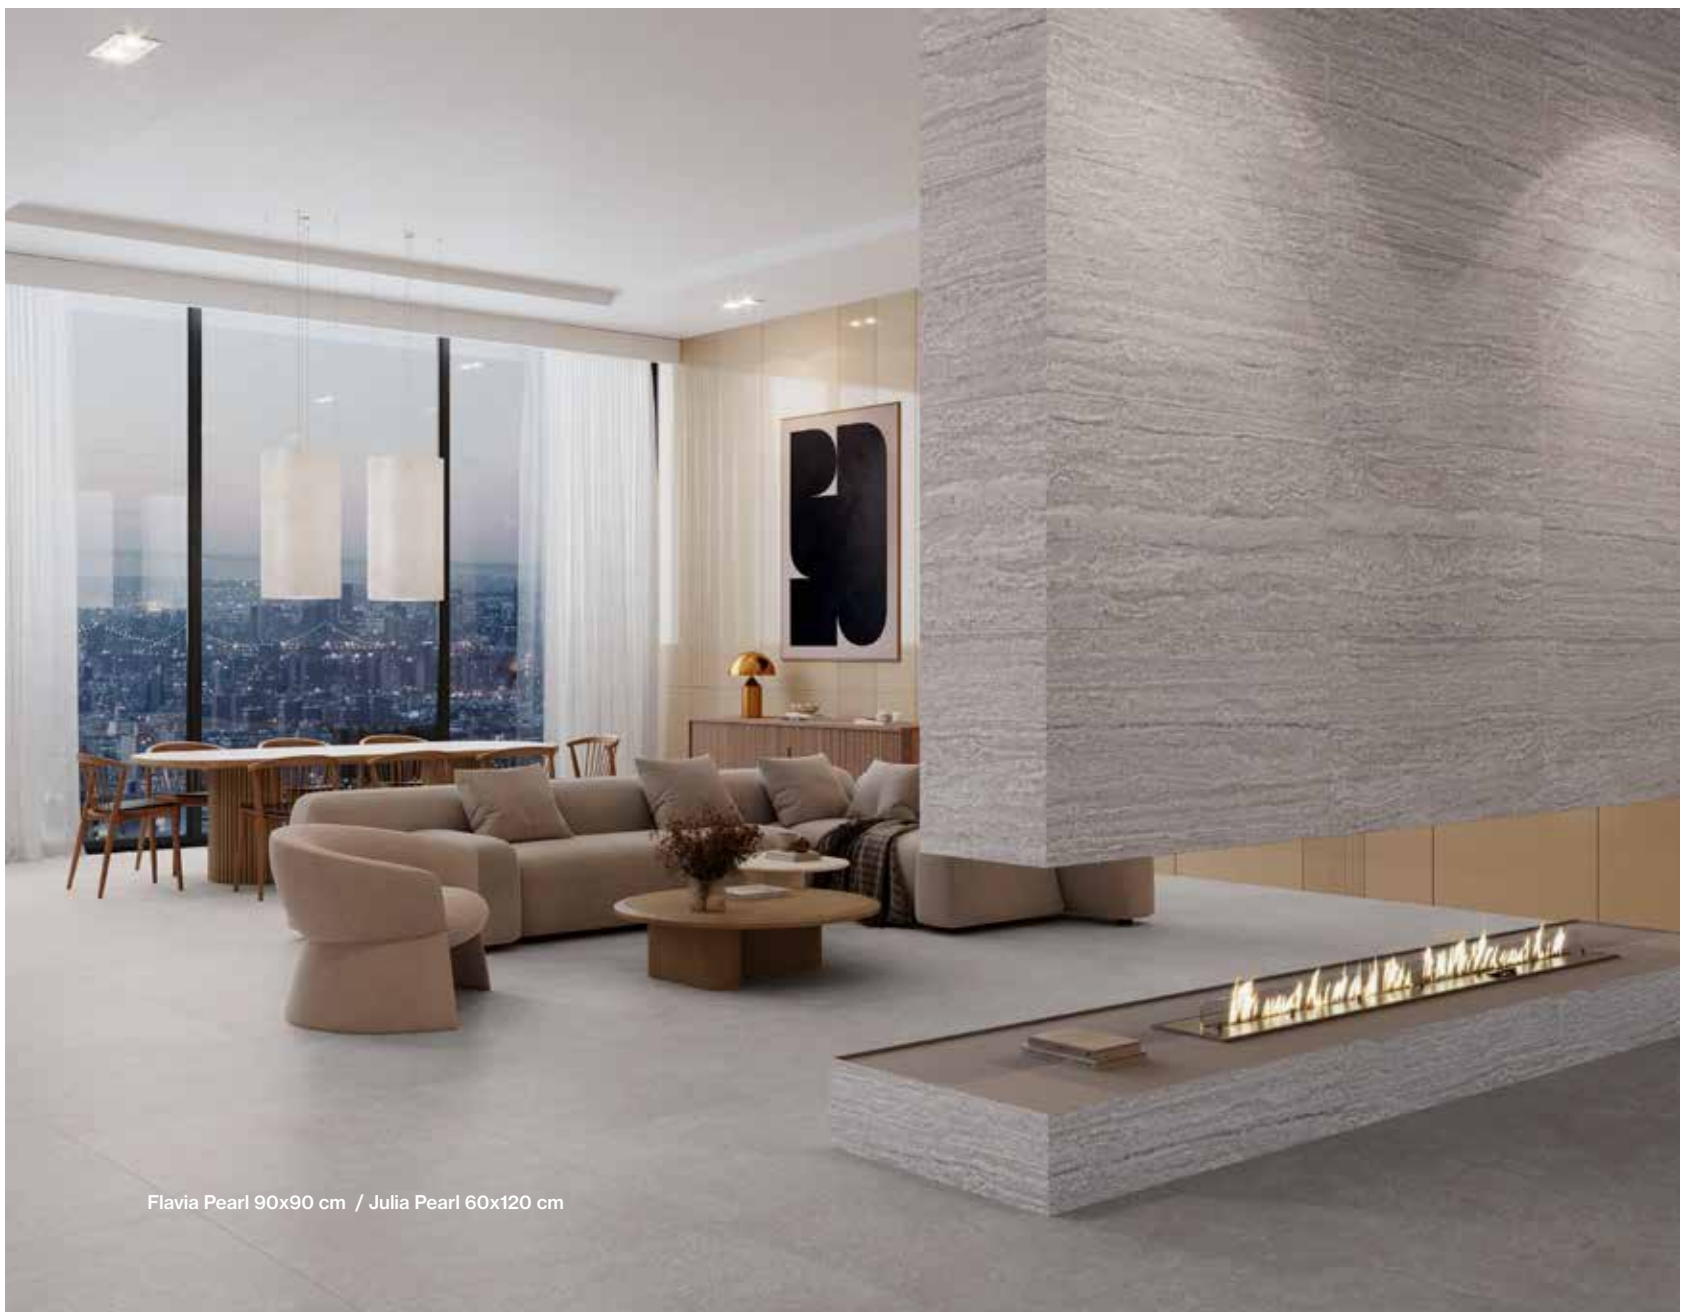

JULIA CHISEL IVORY

60 x 120 cm | M - 133
23,6" x 47,2" | M - 133

60 x 120 cm | M - 130
23,6" x 47,2" | M - 130

60 x 120 cm Pulido | M - 131
23,6" x 47,2" Pulido | M - 131

Flavia Pearl 90x90 cm / Julia Pearl 60x120 cm