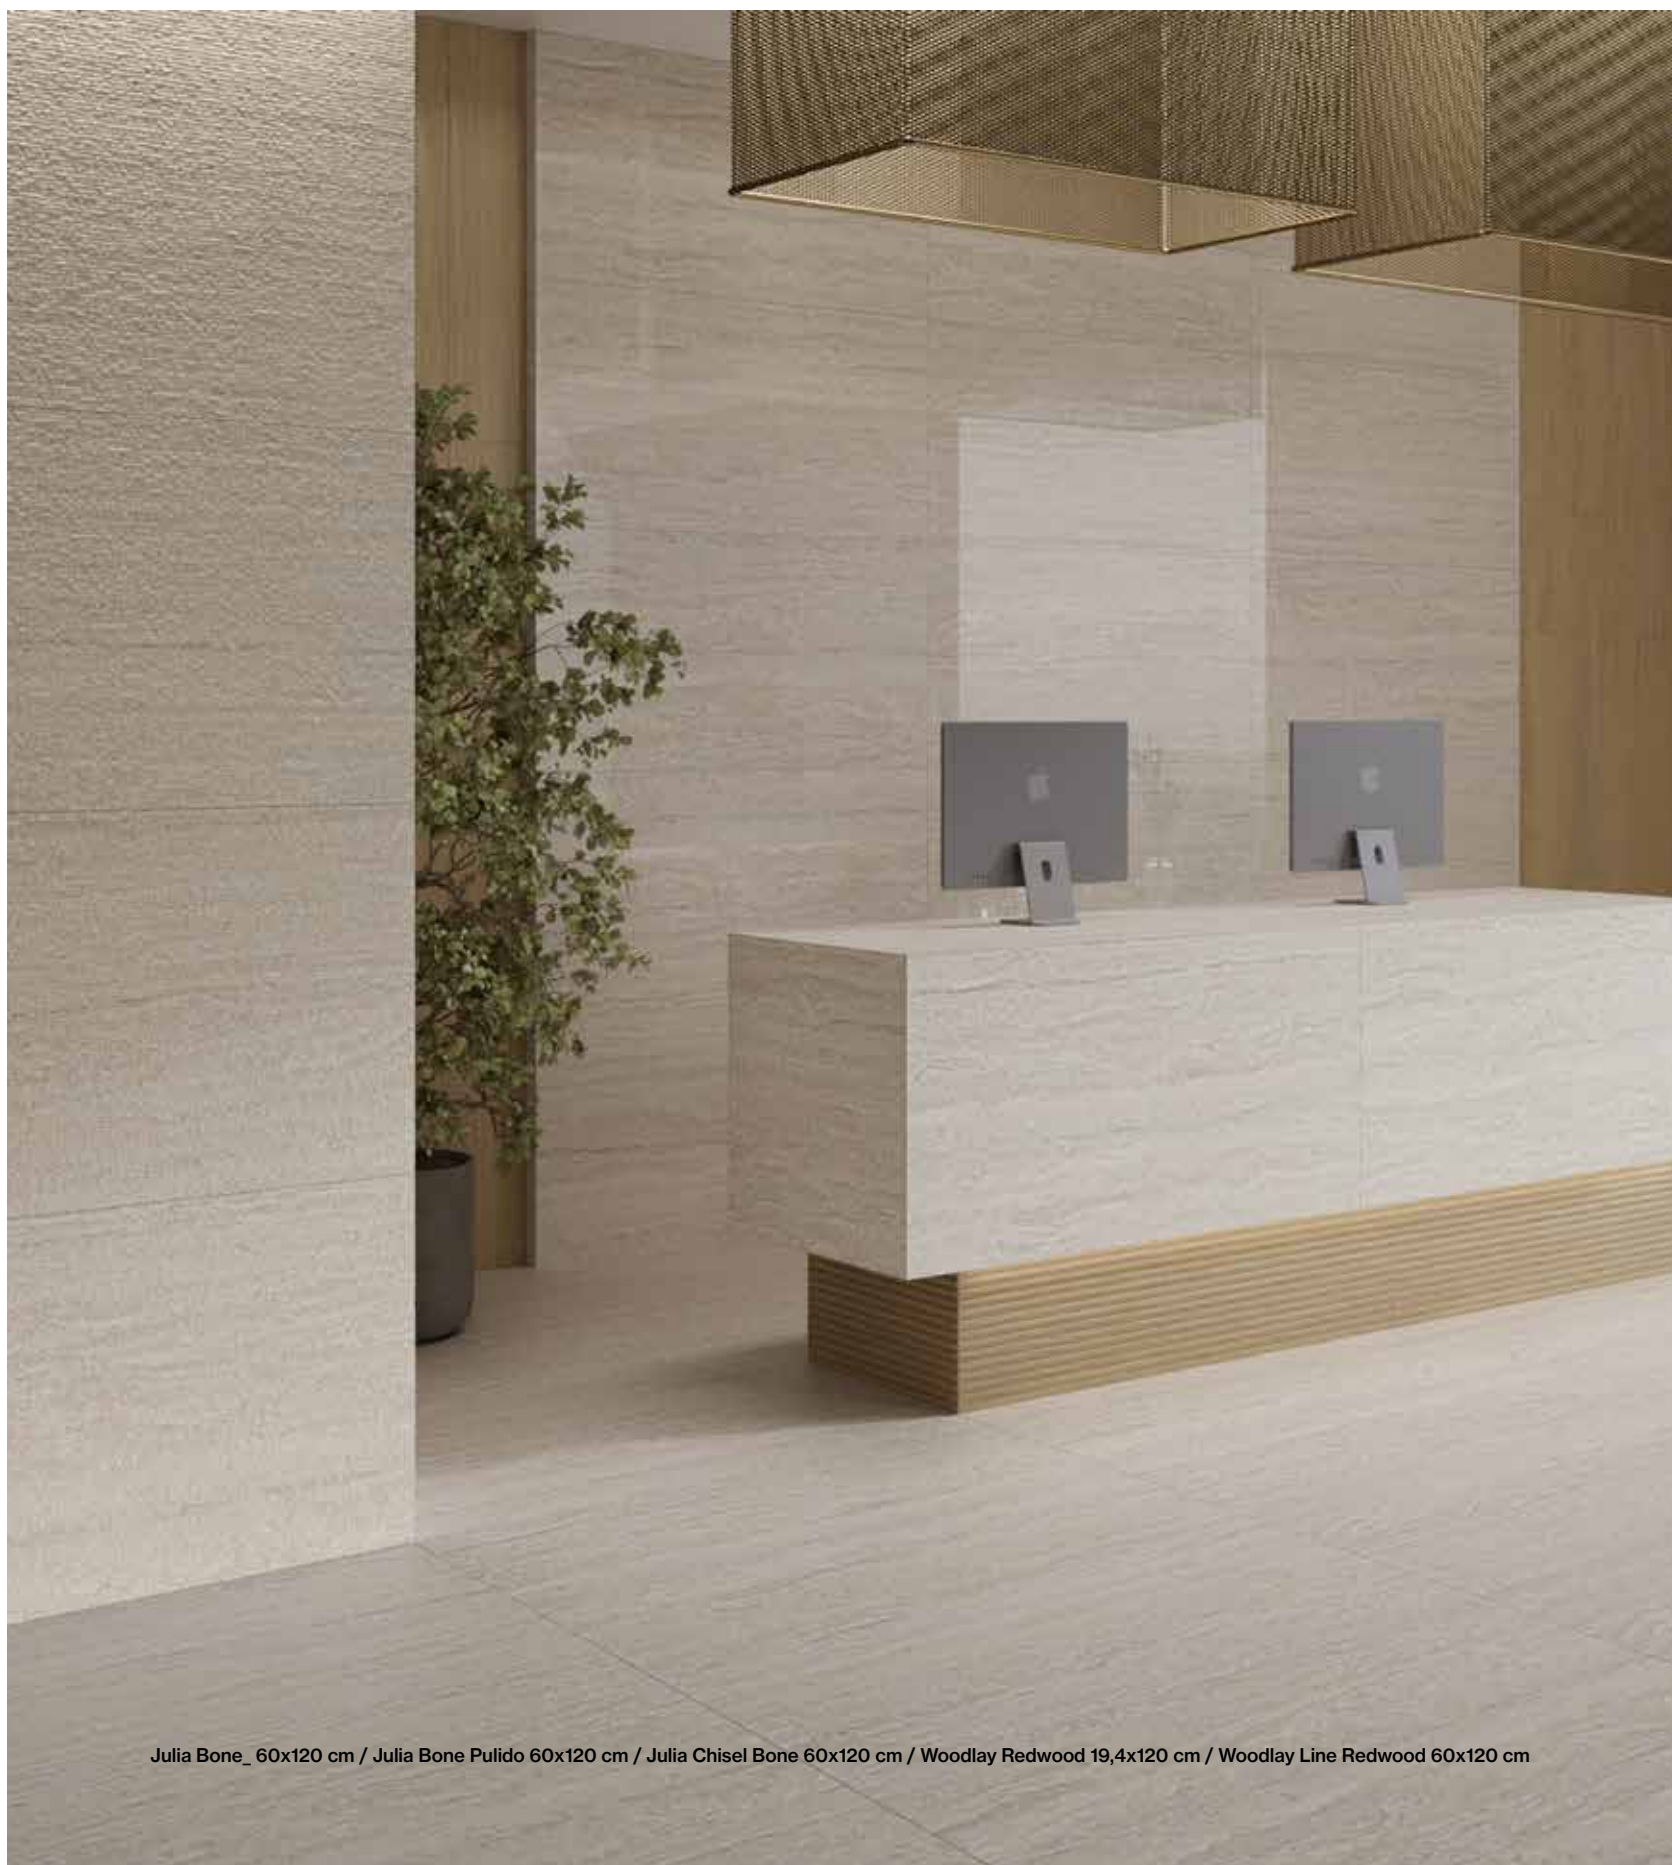

PORCELAIN

FLOOR

WALL

MATT

POLISHED

RECTIFIED

MODERATED

Julia Bone_ 60x120 cm / Julia Bone Pulido 60x120 cm / Julia Chisel Bone 60x120 cm / Woodlay Redwood 19,4x120 cm / Woodlay Line Redwood 60x120 cm