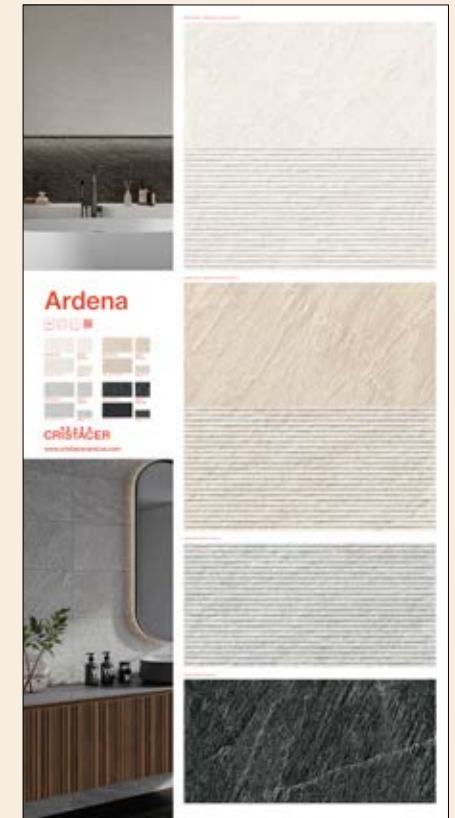

ARD010 - ARDENA 29x59

ARDENA WHITE 29,2x59,2
ARDENA SPLIT WHITE 29,2x59,2
ARDENA IVORY 29,2x59,2
ARDENA SPLIT IVORY 29,2x59,2
ARDENA SPLIT PEARL 29,2x59,2
ARDENA GRAPHITE 29,2x59,2