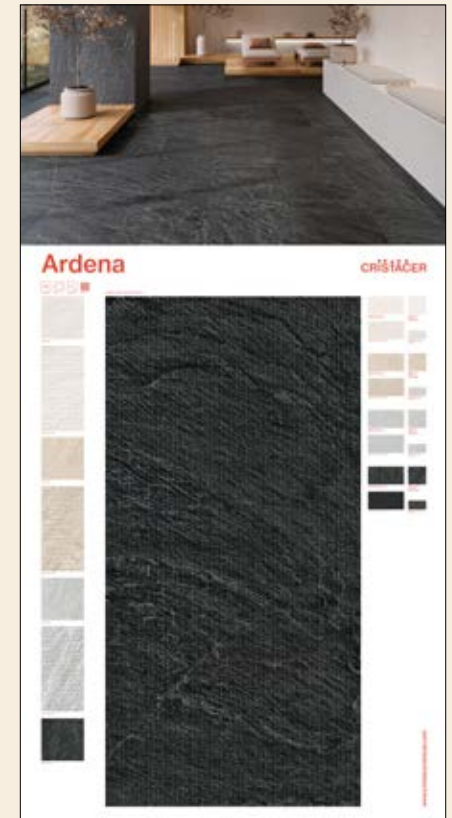

Ardena - ARD

60x120

■ ARD005 - ARDENA PEARL 60x120

ARDENA WHITE 60x120
TACO ARDENA CHISEL WHITE 10x20
TACO ARDENA WHITE 10x10
TACO ARDENA CHISEL IVORY 10x20
TACO ARDENA IVORY 10x10
TACO ARDENA CHISEL PEARL 10x20
TACO ARDENA GRAPHITE 10x10
TACO ARDENA CHISEL GRAPHITE 10x20

■ ARD006 - ARDENA CHISEL PEARL 60x120

ARDENA CHISEL PEARL 60x120
TACO ARDENA WHITE 10x10
TACO ARDENA CHISEL WHITE 10x20
TACO ARDENA IVORY 10x10
TACO ARDENA CHISEL IVORY 10x20
TACO ARDENA PEARL 10x10
TACO ARDENA CHISEL GRAPHITE 10x20
TACO ARDENA GRAPHITE 10x10

■ ARD007 - ARDENA GRAPHITE 60x120

ARDENA GRAPHITE 60x120
TACO ARDENA CHISEL WHITE 10x20
TACO ARDENA WHITE 10x10
TACO ARDENA CHISEL IVORY 10x20
TACO ARDENA IVORY 10x10
TACO ARDENA CHISEL PEARL 10x20
TACO ARDENA PEARL 10x10
TACO ARDENA CHISEL GRAPHITE 10x20

■ ARD008 - ARDENA CHISEL GRAPHITE 60x120

ARDENA CHISEL GRAPHITE 60x120
TACO ARDENA WHITE 10x10
TACO ARDENA CHISEL WHITE 10x20
TACO ARDENA IVORY 10x10
TACO ARDENA CHISEL IVORY 10x20
TACO ARDENA PEARL 10x10
TACO ARDENA CHISEL PEARL 10x20
TACO ARDENA GRAPHITE 10x10