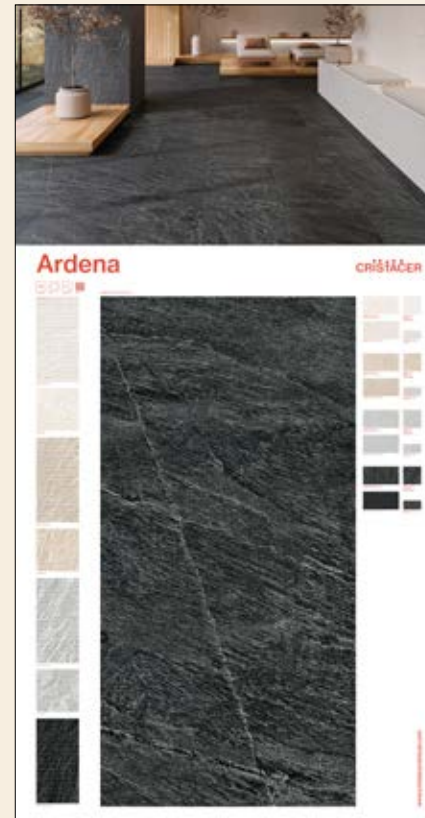

Ardena - ARD

60x120

■ ARD005 - ARDENA PEARL 60x120

ARDENA WHITE 60x120
TACO ARDENA CHISEL WHITE 10x20
TACO ARDENA WHITE 10x10
TACO ARDENA CHISEL IVORY 10x20
TACO ARDENA IVORY 10x10
TACO ARDENA CHISEL PEARL 10x20
TACO ARDENA GRAPHITE 10x10
TACO ARDENA CHISEL GRAPHITE 10x20

■ ARD006 - ARDENA CHISEL PEARL 60x120

ARDENA CHISEL PEARL 60x120
TACO ARDENA WHITE 10x10
TACO ARDENA CHISEL WHITE 10x20
TACO ARDENA IVORY 10x10
TACO ARDENA CHISEL IVORY 10x20
TACO ARDENA PEARL 10x10
TACO ARDENA CHISEL GRAPHITE 10x20
TACO ARDENA GRAPHITE 10x10

■ ARD007 - ARDENA GRAPHITE 60x120

ARDENA GRAPHITE 60x120
TACO ARDENA CHISEL WHITE 10x20
TACO ARDENA WHITE 10x10
TACO ARDENA CHISEL IVORY 10x20
TACO ARDENA IVORY 10x10
TACO ARDENA CHISEL PEARL 10x20
TACO ARDENA PEARL 10x10
TACO ARDENA CHISEL GRAPHITE 10x20

■ ARD008 - ARDENA CHISEL GRAPHITE 60x120

ARDENA CHISEL GRAPHITE 60x120
TACO ARDENA WHITE 10x10
TACO ARDENA CHISEL WHITE 10x20
TACO ARDENA IVORY 10x10
TACO ARDENA CHISEL IVORY 10x20
TACO ARDENA PEARL 10x10
TACO ARDENA CHISEL PEARL 10x20
TACO ARDENA GRAPHITE 10x10