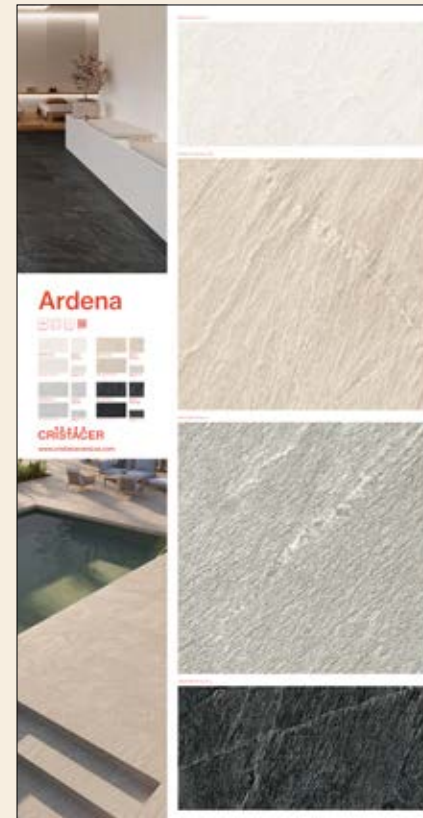

CRIȘTĂCER

PANEL STANDARD 1005 x 1924 mm

Ardena - ARD

29,2x59,2
59,2x59,2

29,2x59,2

■ ARD009 - ARDENA 29x59 / 59x59

ARDENA WHITE 29,2x59,2
ARDENA IVORY 59,2x59,2 GRIP
ARDENA PEARL 59,2x59,2
ARDENA GRAPHITE 29,2x59,2